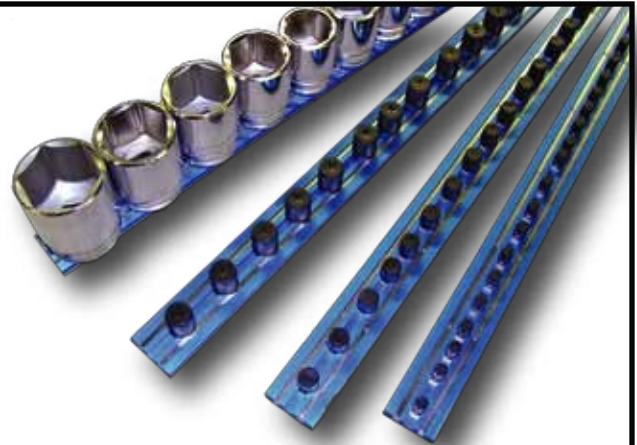

**1/4, 3/8 & 1/2
DRIVES AVAILABLE**

MAGRAIL TL
TILT & LIFT

DESCRIPTION

PART

MAGRAIL TL 8"

MR8B14A
MR8R14A
MR8B10B
MR8B8C

MAGRAIL TL 8" Long, Blue, 14 - 1/4" Studs
MAGRAIL TL 8" Long, Red, 14 - 1/4" Studs
MAGRAIL TL 8" Long, Blue, 15 - 3/8" Studs
MAGRAIL TL 8" Long, Blue, 8 - 1/2" Studs

MAGRAIL TL 12"

MR12B20A
MR12R20A
MR12B15B
MR12R20A
MR12B12C
MR12R12C

MAGRAIL TL 12" Long, Blue, 20 - 1/4" Studs
MAGRAIL TL 12" Long, Red, 20 - 1/4" Studs
MAGRAIL TL 12" Long, Blue, 15 - 3/8" Studs
MAGRAIL TL 12" Long, Red, 15 - 3/8" Studs
MAGRAIL TL 12" Long, Blue, 12 - 1/2" Studs
MAGRAIL TL 12" Long, Red, 12 - 1/2" Studs

MAGRAIL TL 16"

MR16B25A
MR16R25A
MR16B20B
MR16R20B
MR16B16C
MR16R16C

MAGRAIL TL 16" Long, Blue, 25 - 1/4" Studs
MAGRAIL TL 16" Long, Red, 25 - 1/4" Studs
MAGRAIL TL 16" Long, Blue, 20 - 3/8" Studs
MAGRAIL TL 16" Long, Red, 20 - 3/8" Studs
MAGRAIL TL 16" Long, Blue, 16 - 1/2" Studs
MAGRAIL TL 16" Long, Red, 16 - 1/2" Studs

MAGRAIL TRAYS

MRTRAY14B
MRTRAY14R

15" Tray W/ Handle, 3 - 14" Blue Magrails, Studs
15" Tray W/ Handle, 3 - 14" Red Magrails, Studs

MAGRAIL TL STUDS

MR - SA
MR - SB
MR - SC

"A" 1/4" MAGRAIL Studs & T Nuts, 10 Each
"B" 3/8" MAGRAIL Studs & T Nuts, 10 Each
"C" 1/2" MAGRAIL Studs & T Nuts, 10 Each

MRRL1

RAIL LIFTER PACK