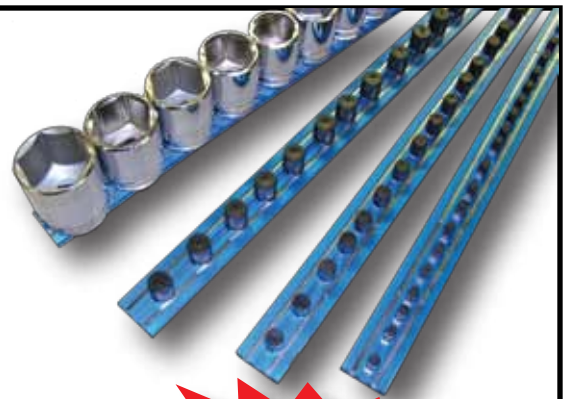

LIMITED TIME ONLY DURSTON MFG. IS PROUD TO OFFER MAGRAIL TL STARTER PACKS

**YOUR CHANCE TO SAVE
IS NOW !!**

**25%
SAVINGS**

**(3) 8" MAGRAIL TL, 1 each: 1/4", 3/8" & 1/2"
drive in Blue (3) Extra stud packages,
1 each: 1/4", 3/8" & 1/2" drive**

MR8B-STARTER PACK BLUE ONLY

**(3) 12" MAGRAIL TL, 1 each: 1/4", 3/8" & 1/2"
drive in Red or Blue (3) Extra stud packages,
1 each: 1/4", 3/8" & 1/2" drive**

**MR12R-STARTER PK RED
MR12B-STARTER PK BLUE**

**(3) 16" MAGRAIL TL, 1 each: 1/4", 3/8" & 1/2"
drive in Red or Blue (3) Extra stud packages,
1 each: 1/4", 3/8" & 1/2" drive**

**MR16R-STARTER PK RED
MR16B-STARTER PK BLUE**

Durston Manufacturing Company