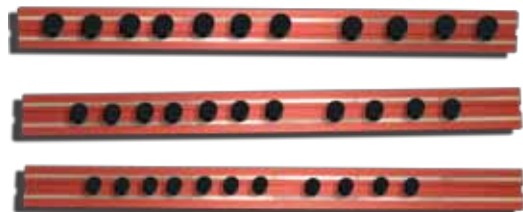

LIMITED TIME ONLY DURSTON MFG. IS PROUD TO OFFER MAGRAIL TL STARTER PACKS

**YOUR CHANCE TO SAVE
IS NOW !!**

**25%
SAVINGS**

**(3) 8" MAGRAIL TL, 1 each: 1/4", 3/8" & 1/2"
drive in Blue (3) Extra stud packages,
1 each: 1/4", 3/8" & 1/2" drive**

MR8B-STARTER PACK BLUE ONLY

**(3) 12" MAGRAIL TL, 1 each: 1/4", 3/8" & 1/2"
drive in Red or Blue (3) Extra stud packages,
1 each: 1/4", 3/8" & 1/2" drive**

**MR12R-STARTER PK RED
MR12B-STARTER PK BLUE**

**(3) 16" MAGRAIL TL, 1 each: 1/4", 3/8" & 1/2"
drive in Red or Blue (3) Extra stud packages,
1 each: 1/4", 3/8" & 1/2" drive**

**MR16R-STARTER PK RED
MR16B-STARTER PK BLUE**

Durston Manufacturing Company