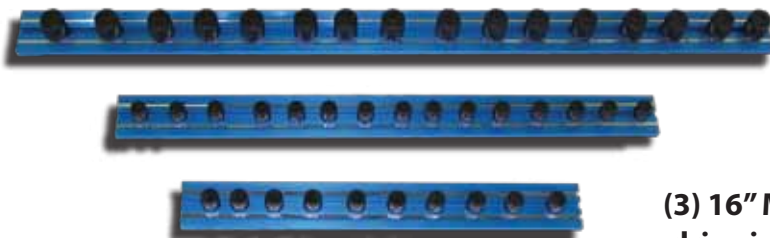

LIMITED TIME ONLY DURSTON MFG. IS PROUD TO OFFER MAGRAIL TL STARTER PACKS

**YOUR CHANCE TO SAVE
IS NOW !!**

**25%
SAVINGS**

**(3) 8" MAGRAIL TL, 1 each: 1/4", 3/8" & 1/2"
drive in Blue (3) Extra stud packages,
1 each: 1/4", 3/8" & 1/2" drive**

MR8B-STARTER PACK BLUE ONLY

**(3) 12" MAGRAIL TL, 1 each: 1/4", 3/8" & 1/2"
drive in Red or Blue (3) Extra stud packages,
1 each: 1/4", 3/8" & 1/2" drive**

**MR12R-STARTER PK RED
MR12B-STARTER PK BLUE**

**(3) 16" MAGRAIL TL, 1 each: 1/4", 3/8" & 1/2"
drive in Red or Blue (3) Extra stud packages,
1 each: 1/4", 3/8" & 1/2" drive**

**MR16R-STARTER PK RED
MR16B-STARTER PK BLUE**

Durston Manufacturing Company