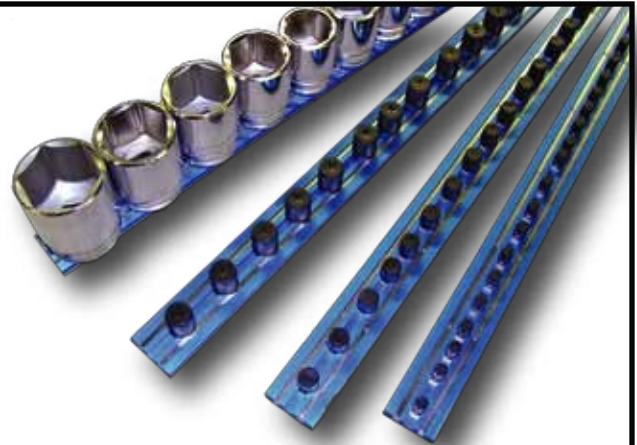

MAGRAIL TL TOOL ORGANIZATION SYSTEM

Features:

- Magnetic Track With Movable Studs
- Strong Neodymium Magnets
- Anodized Aerospace Aluminium Base
- Low Profile Base 3/16" Tall X 1" Wide
- Backside Is Magnetized, Eliminates Toolbox Slide
- Will Hold Fully Loaded Socket Rails In Any Position
- 1/4", 3/8" & 1/2" Drives Available
- Patent #7,905,534 B1

ARE YOUR TOOLS THIS ORGANIZED?

IF NOT, SEE YOUR DEALER NOW.....

**BUY THE BEST....
...TRASH THE REST**

1/4, 3/8 & 1/2 DRIVES AVAILABLE

MAGRAIL TL
TILT & LIFT

DESCRIPTION

PART

MAGRAIL TL 8"

MR8B14A
MR8R14A
MR8B10B
MR8B8C

MAGRAIL TL 8" Long, Blue, 14 - 1/4" Studs
MAGRAIL TL 8" Long, Red, 14 - 1/4" Studs
MAGRAIL TL 8" Long, Blue, 15 - 3/8" Studs
MAGRAIL TL 8" Long, Blue, 8 - 1/2" Studs

MAGRAIL TL 12"